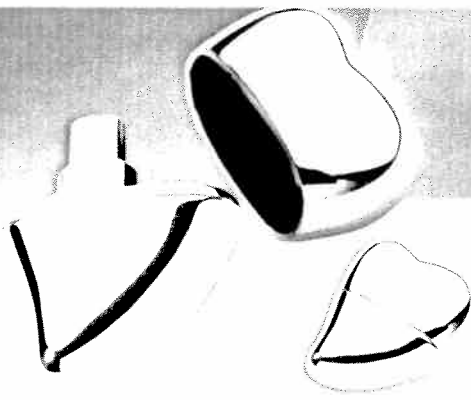

ATHART - $20.00

Silver heart shaped atomizer
Engrave up to 24 characters
Insert your own fragrance