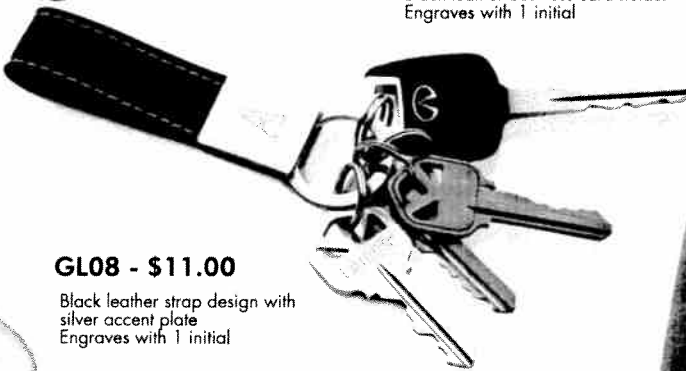

1700N- \$20.00

Gold notepad holder desk accessory
Engrave up to 24 characters

www.justwriteforfunds.com

GLNPE - \$16.00

Leatherette notepad with silver plate
Engrave up to 3 initials
Size 4" x 5 1/2"

GLCH - \$15.00

Black leather business card holder
Engraves with 1 initial

GL08 - \$11.00

Black leather strap design with silver accent plate
Engraves with 1 initial

GLMP - \$25.00

Black Leather mouse pad
Engrave up to 3 initials
Size 10" x 7 1/2"