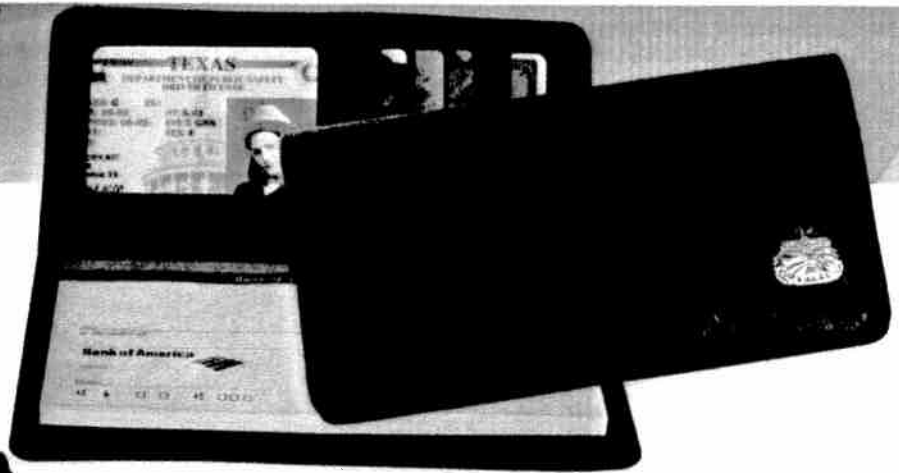

JOHN HARTLEY

SCC - CB - \$16.00

Business card holder with carbon fiber body
Engrave up to 24 characters

LLPL - \$18.00

Leather lipstick Case.
Designer Collection leather crafted
2 tone lipstick case with interior mirror