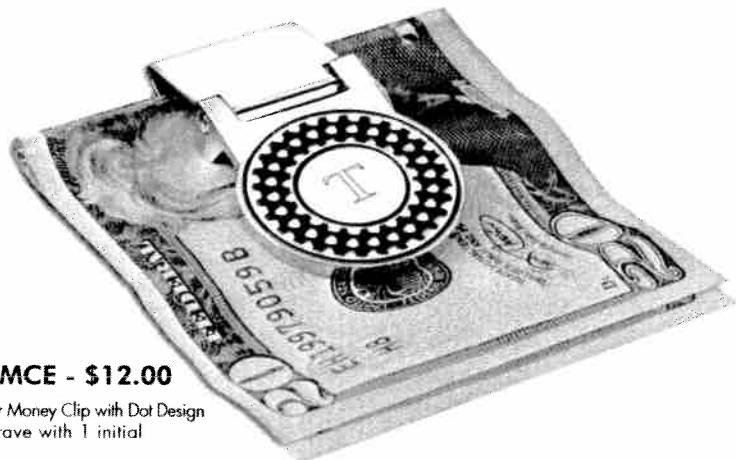

TUM - RD Red

DTMCE - $12.00
Silver Money Clip with Dot Design
Engrave with 1 initial

Logo Engraving

Order 50 or more of any on item, and we'll laser engraves your company's logo in place of initials or names. All set up fees and run charges are included. Customized pens and accessories make unique promotional items and gifts.