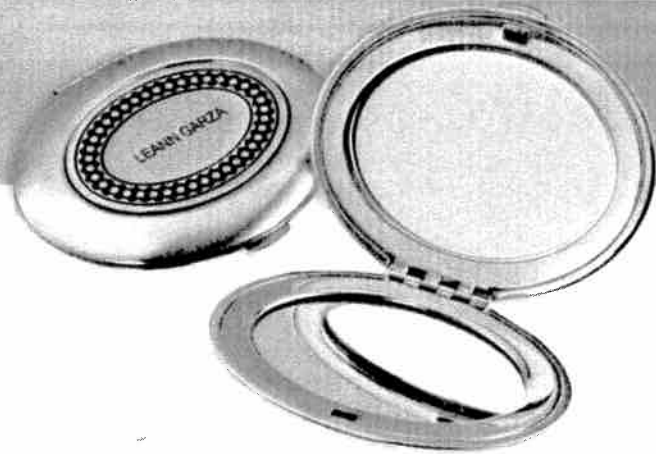

LLPS- \$20.00

Designer Collection leather crafted
2 tone protective case for glasses

LLPB - \$20.00

Designer Collection leather crafted
2 tone makeup accessory zippered bag
(accessories not included)

Leather Designer Collection items cannot be personalized