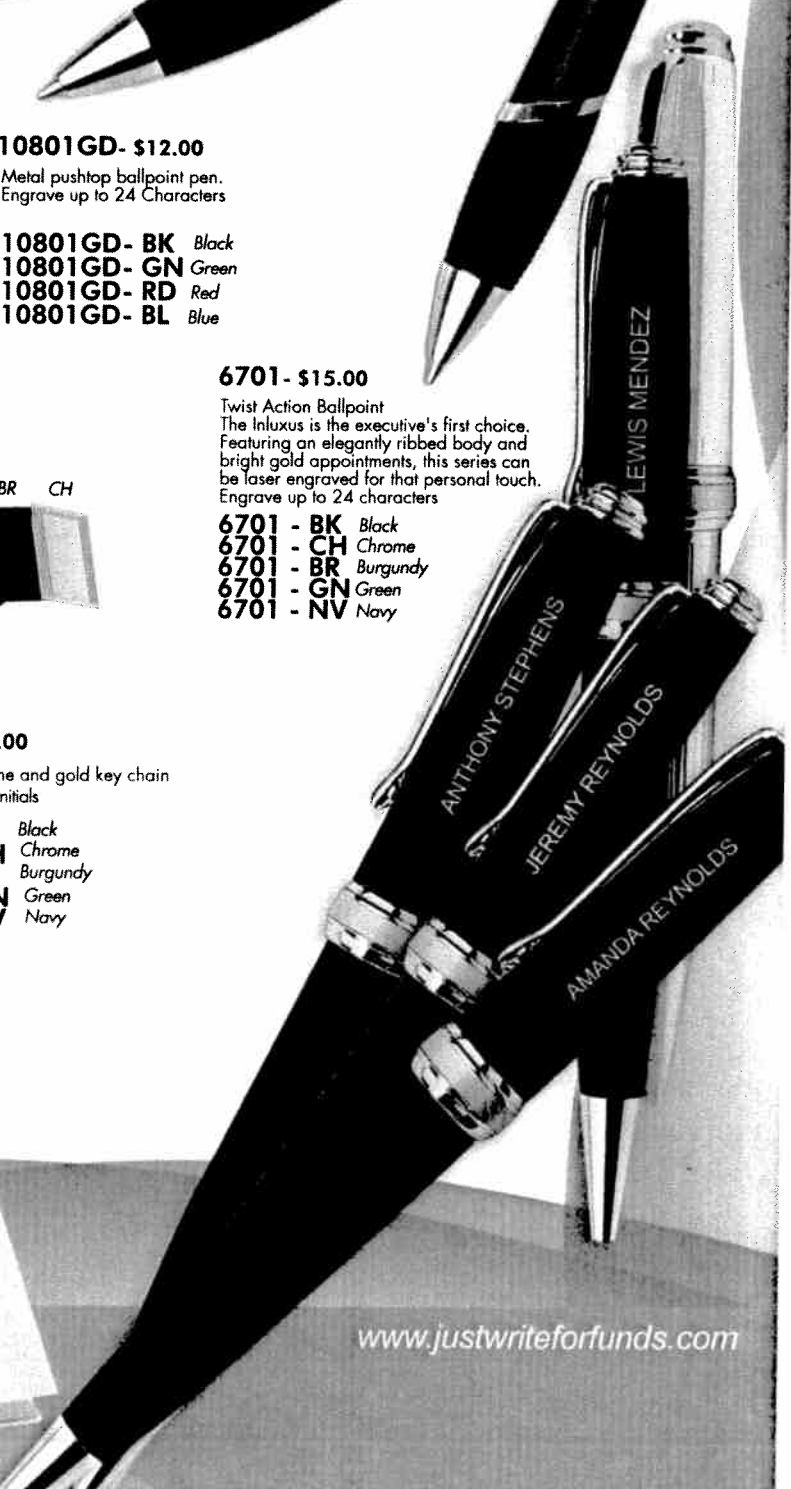

www.justwriteforfunds.com