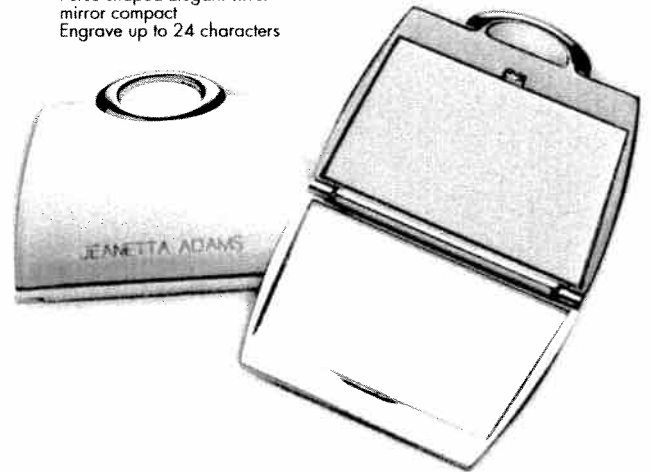

MSPM- $15.00

Purse shaped Elegant silver
mirror compact
Engrave up to 24 characters